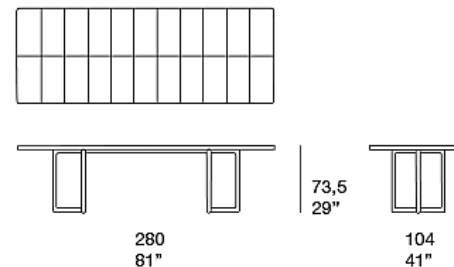

*Brand:* **Paola Lenti, Made in Italy**

*Item type:* Outdoor Table

*Item Code:* B95M/LE248/PIA802

*Designer:* V. Van Duysen

*Material:* Natural Lava Stone

*Dimension:* 280 x 104 x 73.5 cm

Please click the link for more options and finishes: